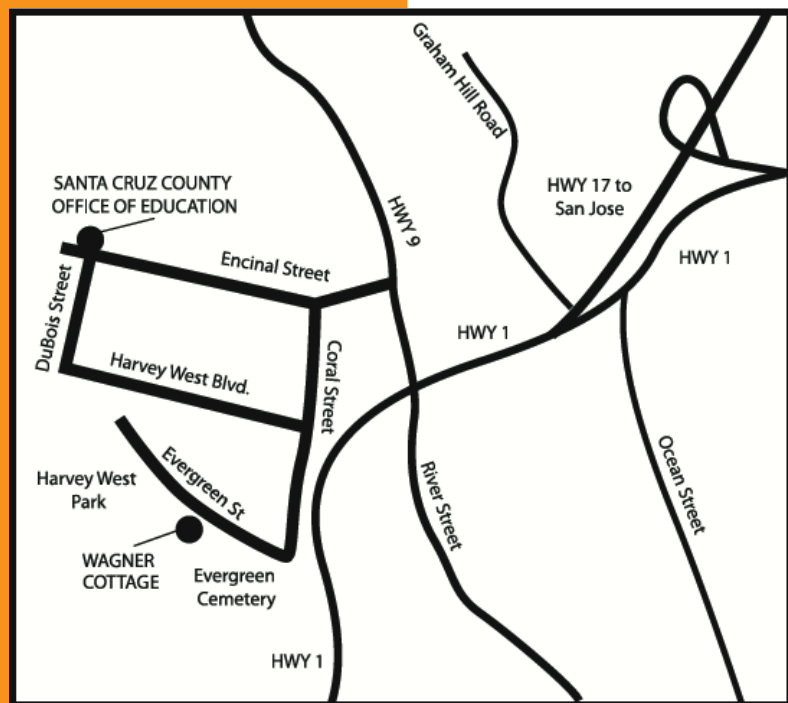

Wagner Cottage

Wagner is an afternoon program designed for students who benefit from a small classroom setting with individual attention. Centrally located in Harvey West Park, The Cottage is accessible to students countywide and the afternoon class schedule allows students who are working or who have been out of school to reconnect with a high school education with an emphasis on career choices, character education, and literacy.

305 Evergreen St.
Santa Cruz, CA 95060
Phone: (831) 420-6190

School-Wide Goals

In Alternative Education, we become more...

Literate	Knowledgeable, life-long learners.
Ethical	Kind to ourselves, others, and the world.
Empowered	Prepared to create our futures.

DIRECTIONS:

from the County Office of Education

- Start on Dubois St.
- Turn left on Harvey West Blvd.
- Turn Right on Coral St.
- Turn Right on Evergreen St.

Wagner Cottage is next to the Evergreen Cemetery

Wagner Cottage, an Alternative Education Program of the Santa Cruz County Office of Education, is accredited by the Western Association of Schools and Colleges. A minimum of 200 credits is required for high school graduation.